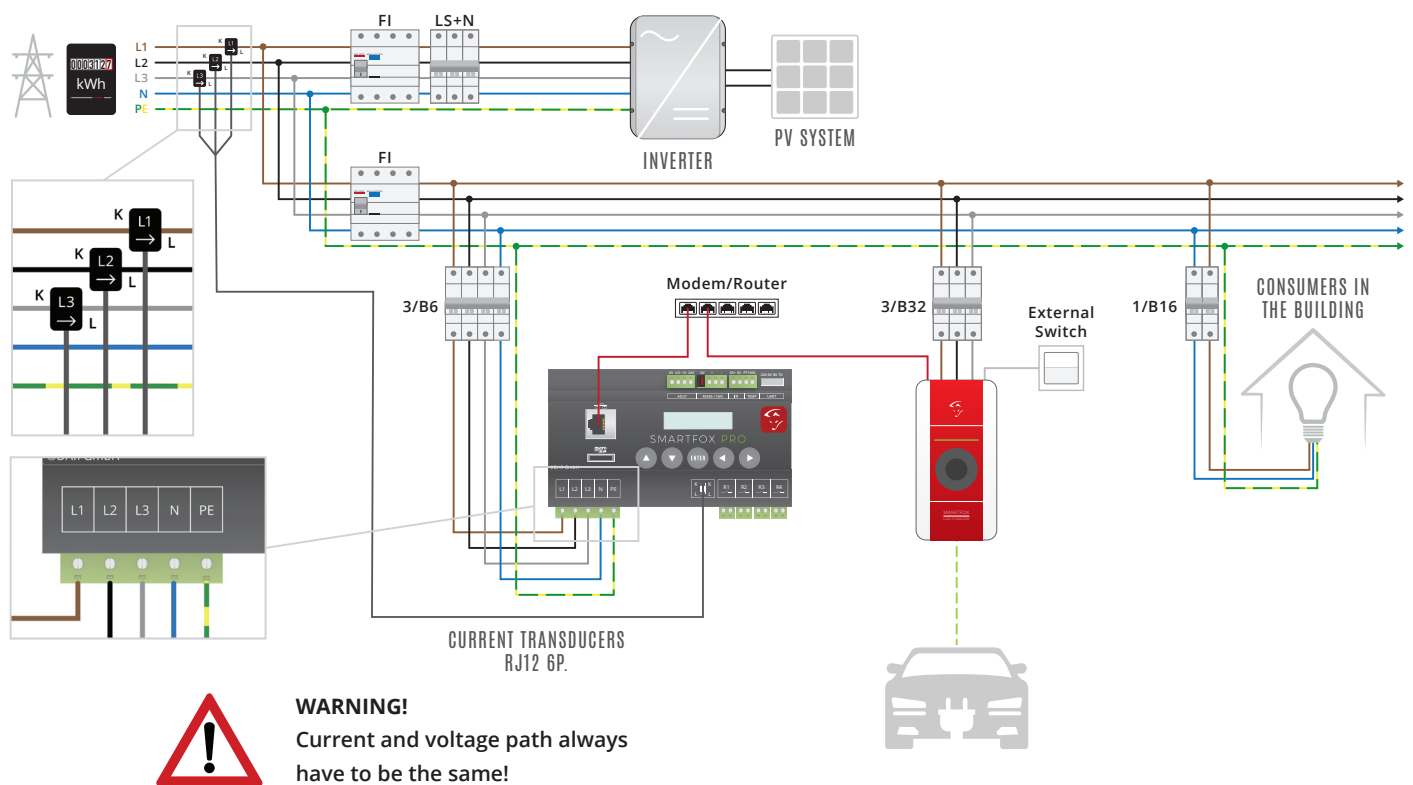

WIRING DIAGRAM SMARTFOX CAR CHARGER

Optimize your solar energy consumption while also charging your electric car!

The SMARTFOX Car Charger gives you the best of both worlds - quick and reliable charging when you need it, but also the ability to charge your electric car with excess solar energy. Therefore, you can optimize your solar energy consumption, while also making sure your electric car is always ready to drive. SMARTFOX, an intelligent energy consumption regulator, continuously measures the exact amount of excess energy your photovoltaic system is producing and then redirects it to the SMARTFOX Car Charger.